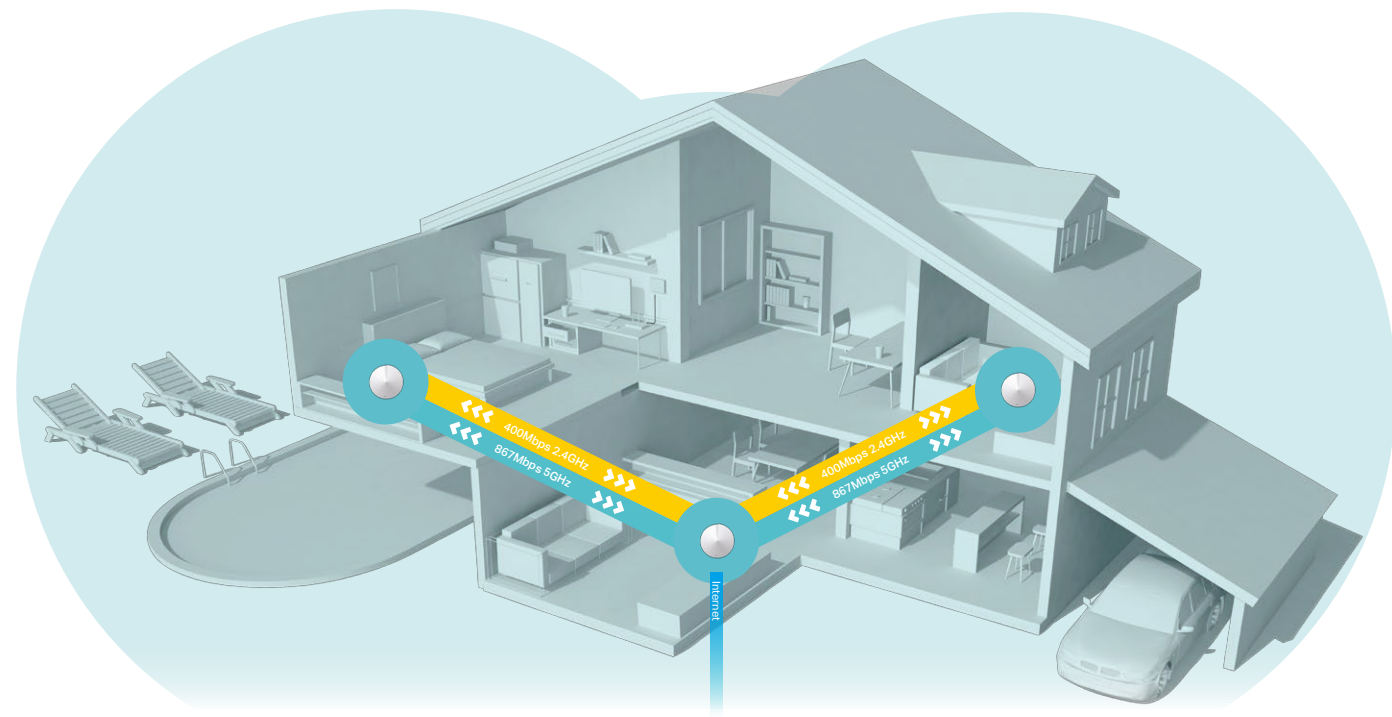

deco[™] | Whole Home Mesh Wi-Fi System
Seamless Roaming | Parental Controls | Antivirus

AC1300 Whole Home Mesh Wi-Fi System

Deco M5

Highlights

Fast. Stable. Everywhere.

Deco is the simplest way to guarantee a strong Wi-Fi signal in every corner of your home. Enjoy fast, stable connections for an army of devices in a whole-home coverage. Setup couldn't be easier with the Deco app there to walk you through every step.

Wi-Fi Dead-Zone Killer

Eliminate weak signal areas with whole home Wi-Fi. No more searching around for a stable connection.

TP-Link HomeCare™

HomeCare ensures every device on your network remains protected, with a threat database updated live by Trend Micro™.

Powerful parental controls can limit online time and block inappropriate content according to unique profiles created for each family member.

TP-Link Mesh Technology

Decos work together to form one unified Wi-Fi network. Walk through your home and stay connected with the fastest possible speeds thanks to Deco's seamless coverage, powered by TP-Link Mesh Technology.

Assisted Setup

The Deco app helps you easily find the ideal spot to place each unit

- **Auto Connection Test** – Test the internet connection of your Decos and helps to identify a suitable location for them
- **Remote Management** – Manage your Deco network from a smartphone or tablet via the app, no matter where you find yourself
- **Online Upgrade** – Keep informed of the latest firmware updates