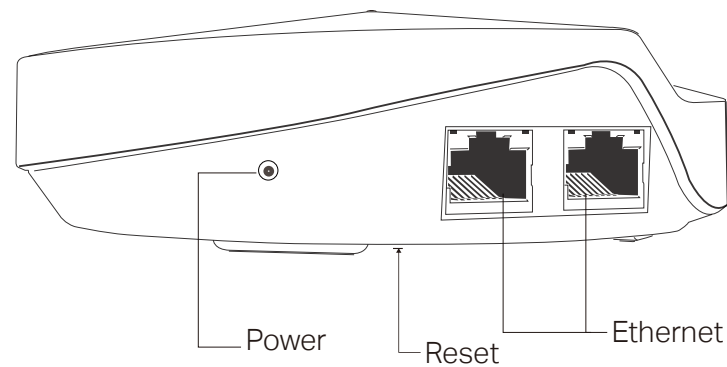

Specifications

Hardware

- Ports: 2 LAN/WAN Gigabit Ethernet Ports, 1 Power Port
- Buttons: 1 Reset button on the underside
- Antenna Type: 4 internal antennas per Deco unit
- Wireless Onboarding: Bluetooth 4.2
- External Power Supply: 12 V/1.2 A
- Dimensions (Dia x H): 4.7 in. x 1.5 in. (120 mm x 38 mm)